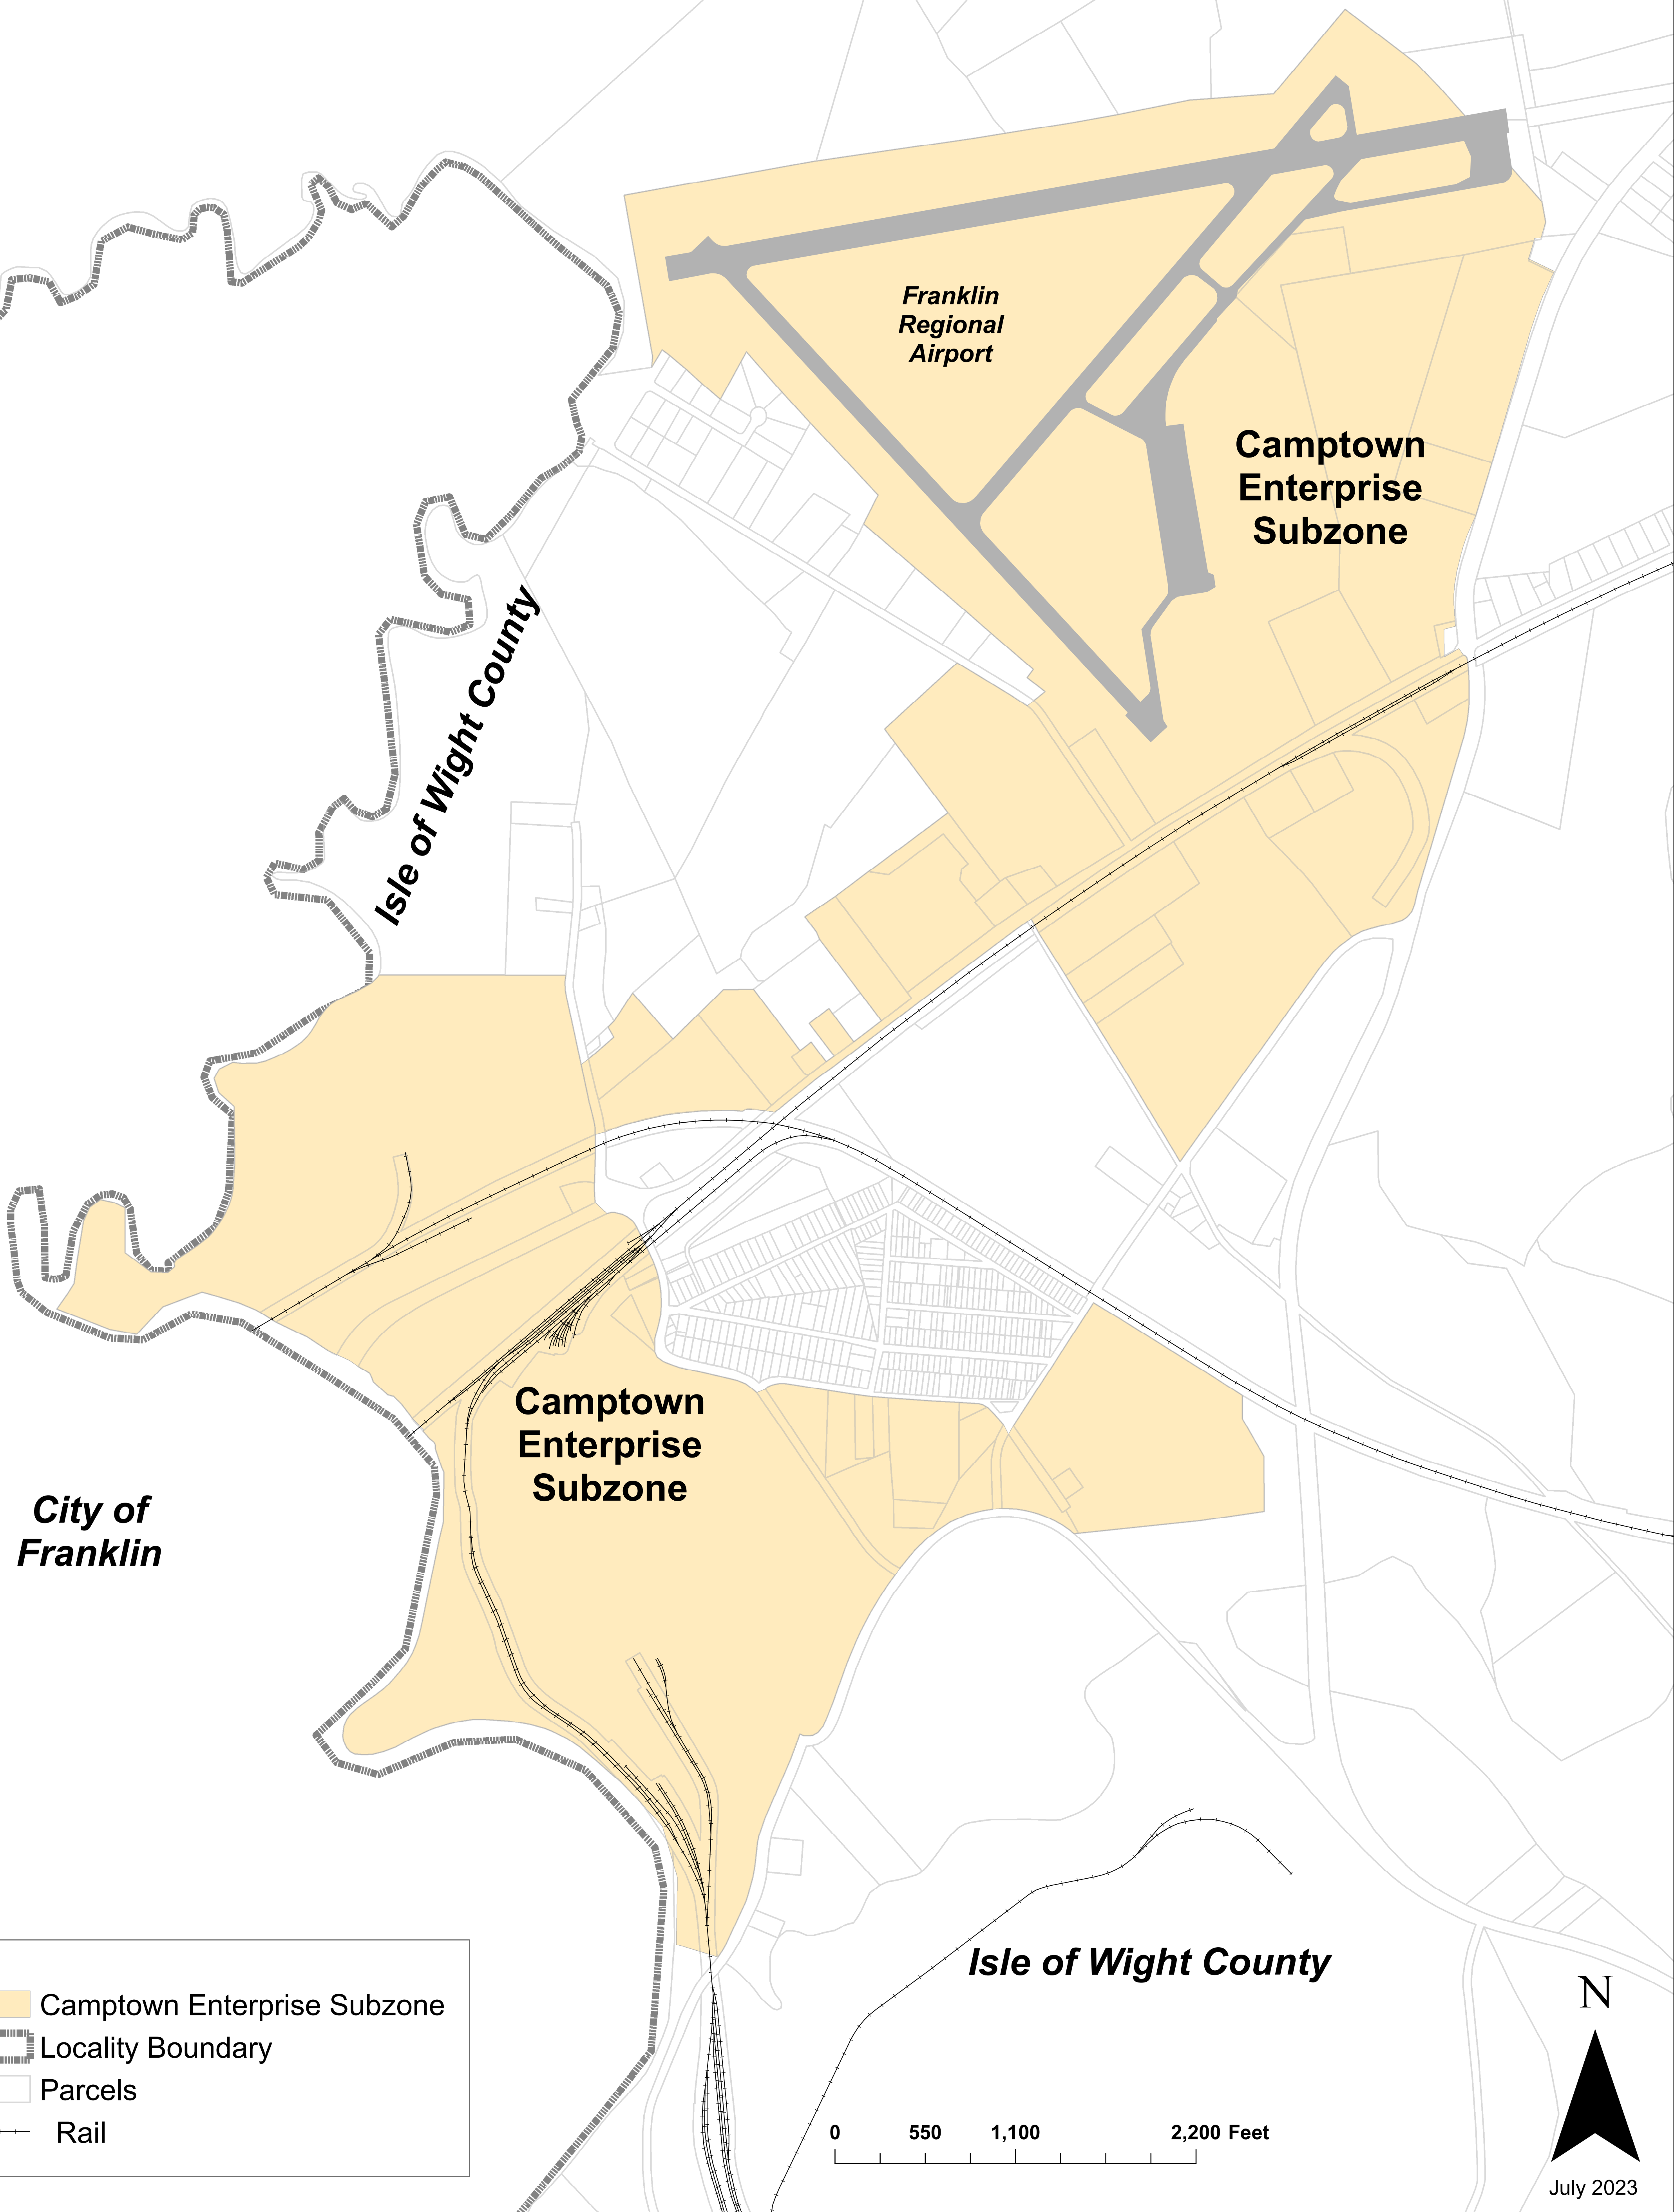

Isle of Wight Enterprise Subzones

**Windsor
Enterprise
Subzone 1**

**Windsor
Enterprise
Subzone 2**

**Camptown
Enterprise
Subzone**

-  Rail
-  County Enterprise Subzones
-  Town of Windsor

VA Enterprise Zone Camptown Subzone

-  Camptown Enterprise Subzone
-  Locality Boundary
-  Parcels
-  Rail

July 2023

VA Enterprise Zone Windsor Subzone 1

- Parcels
- STH Phase I
- STH Phase II
- Town of Windsor
- Windsor Enterprise Subzone 1
- Windsor Enterprise Subzone 2
- Rail

July 2023

VA Enterprise Zone Windsor Subzone 2

- Parcels
- STH Phase III
- Windsor Enterprise Subzone 2
- Windsor Enterprise Subzone 1
- Town of Windsor
- Rail
- STH Phase I
- STH Phase II