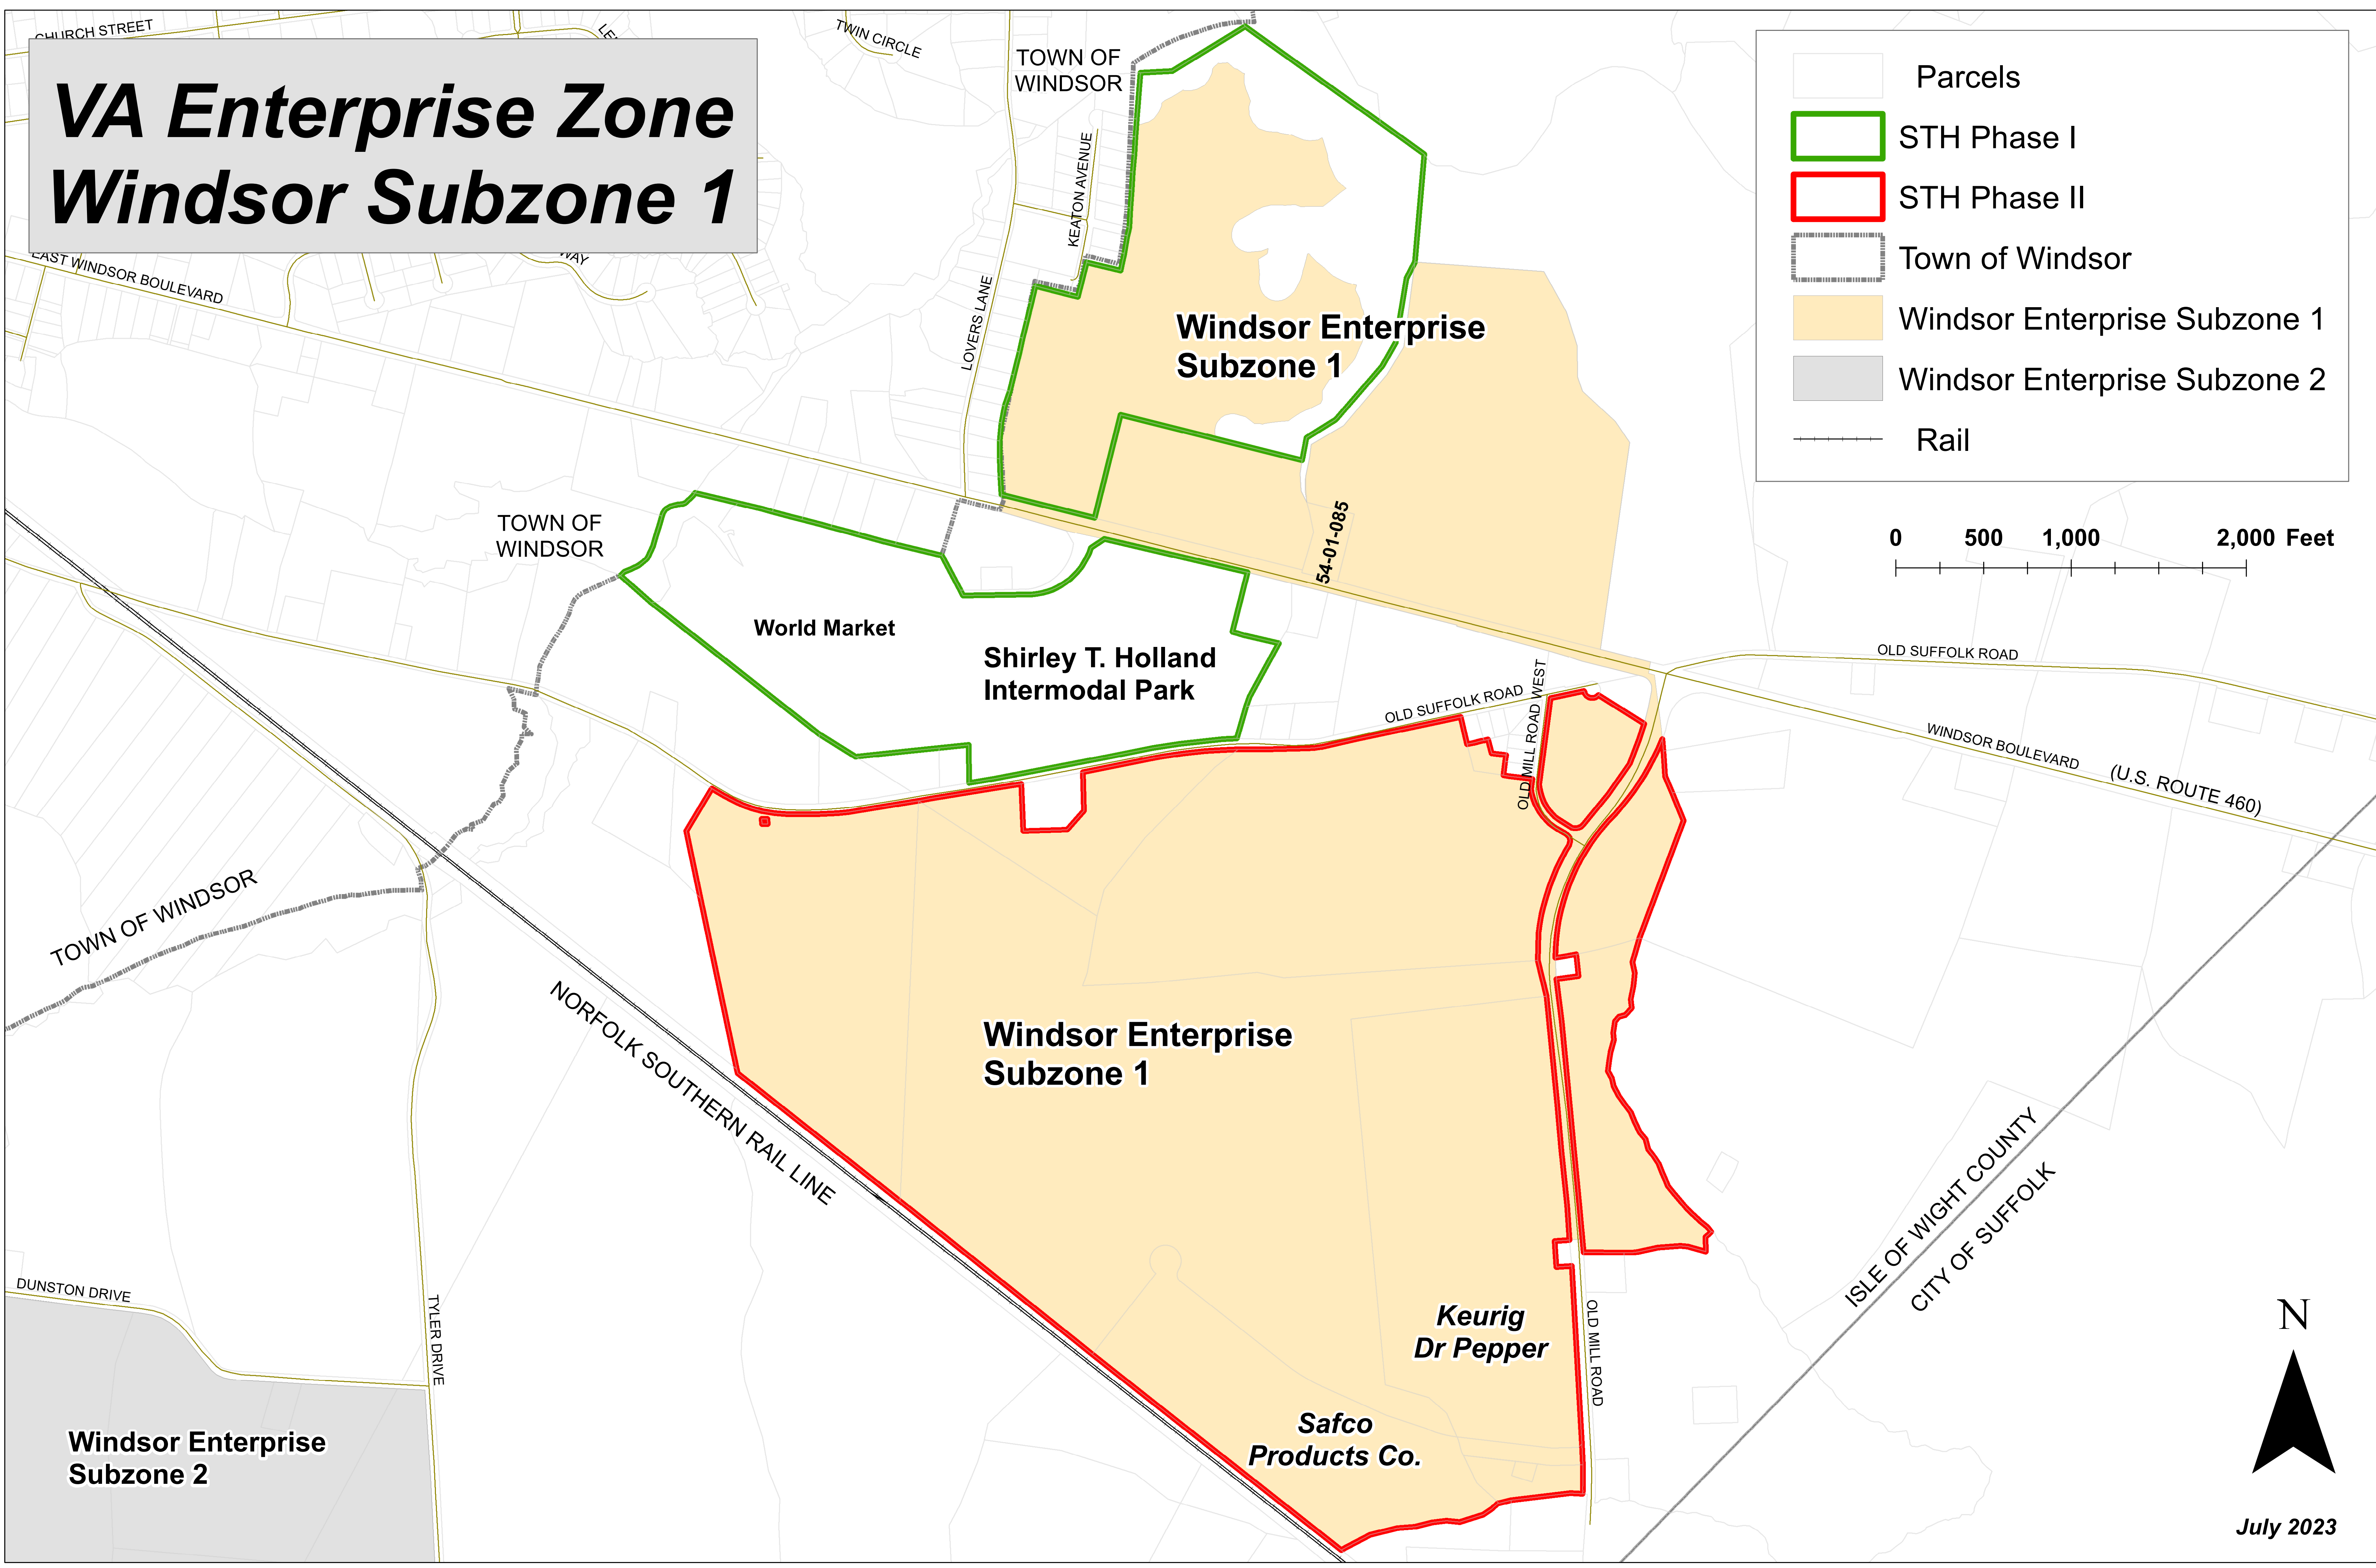

Isle of Wight Enterprise Subzones

**Windsor
Enterprise
Subzone 1**

**Windsor
Enterprise
Subzone 2**

**Camptown
Enterprise
Subzone**

-  Rail
-  County Enterprise Subzones
-  Town of Windsor

VA Enterprise Zone Camptown Subzone

-  Camptown Enterprise Subzone
-  Locality Boundary
-  Parcels
-  Rail

July 2023

VA Enterprise Zone Windsor Subzone 1

- Parcels
- STH Phase I
- STH Phase II
- Town of Windsor
- Windsor Enterprise Subzone 1
- Windsor Enterprise Subzone 2
- Rail

July 2023

VA Enterprise Zone Windsor Subzone 2

- Parcels
- STH Phase III
- Windsor Enterprise Subzone 2
- Windsor Enterprise Subzone 1
- Town of Windsor
- Rail
- STH Phase I
- STH Phase II