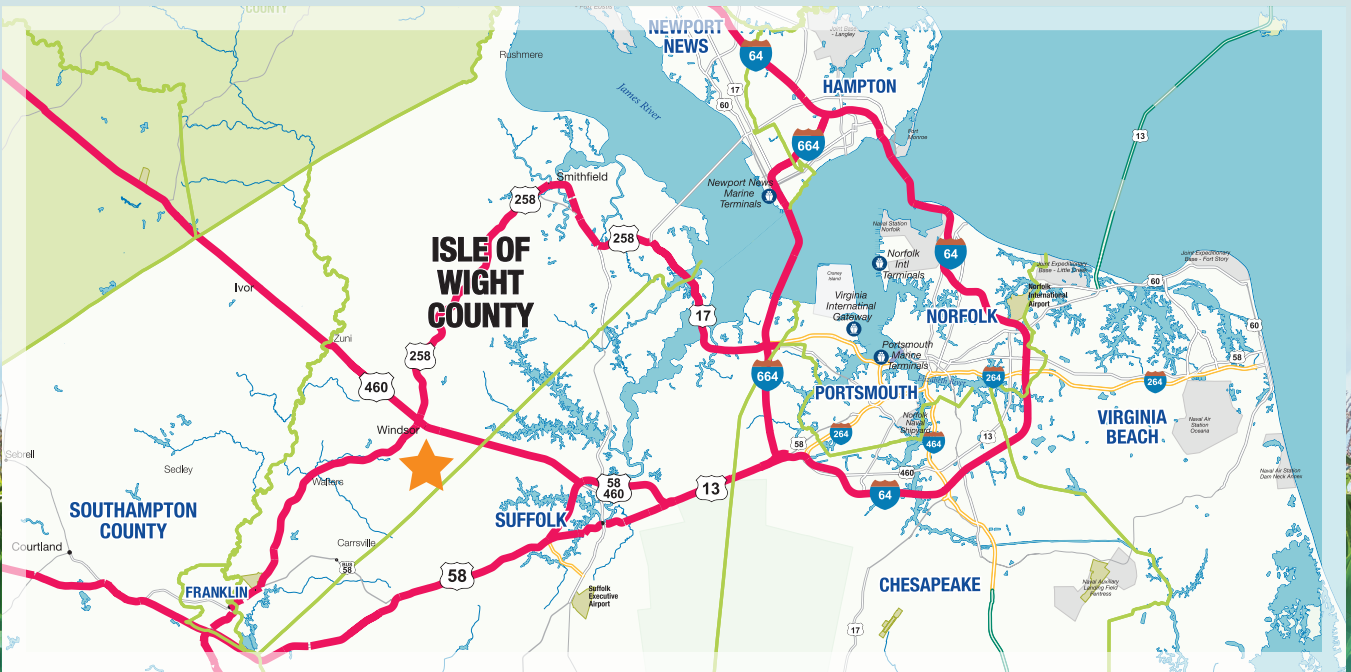

# INDUSTRIAL SPACE COMING ONLINE IN ISLE OF WIGHT, VA

- Within 35-minute drive to the Port of Virginia
- Access to Interstates 95, 85, 64, 264, 664
- Able & ready labor force of 800,000+
- Enterprise & Foreign Trade Zones
- Adjacent to nationally recognized companies:  
 Keurig Dr Pepper, World Market & Safco Products

Local Roots, Global Reach

**ISLE OF WIGHT**  
 COUNTY, VIRGINIA

**DEPARTMENT OF ECONOMIC DEVELOPMENT**

INSIDETHEISLE.COM    

**LOCAL ROOTS, GLOBAL REACH**